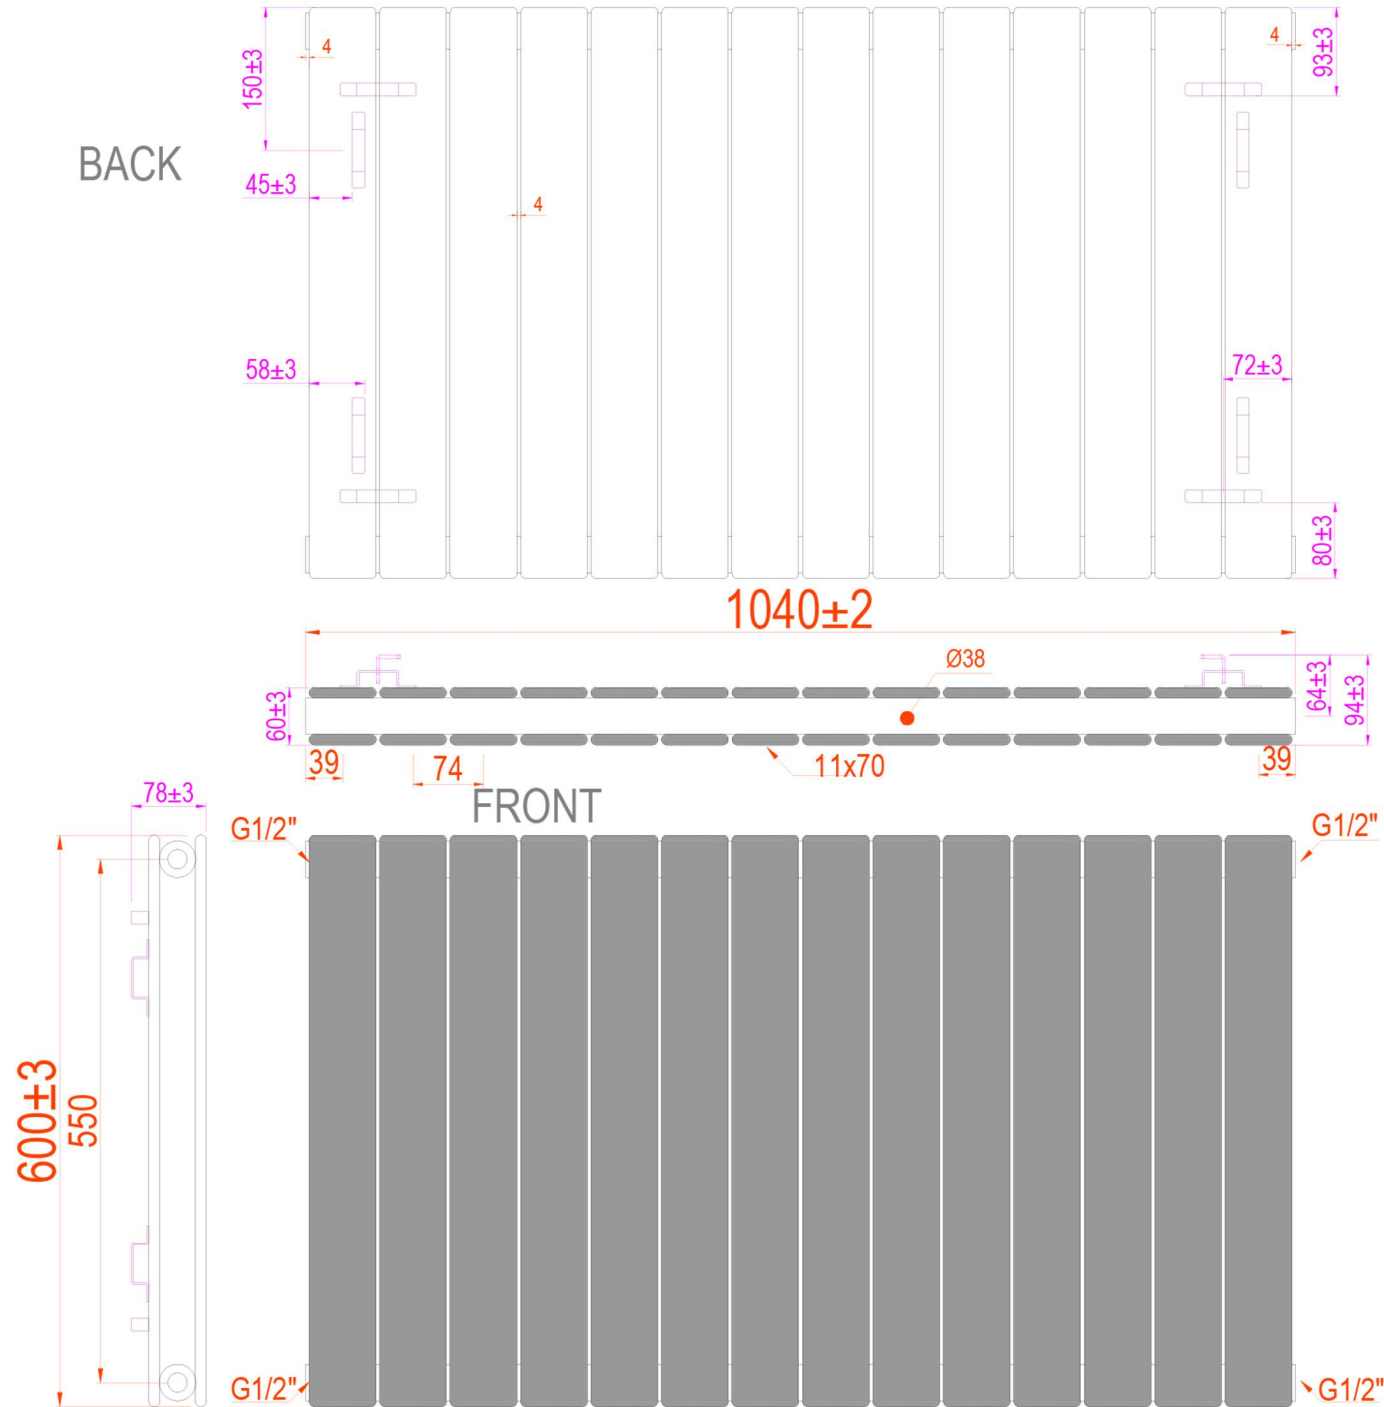

Addington II Type 20 Vertical/Horizontal 600 x 1040mm.

Technical Drawing

Eastbrook 

Eastbrook Road, Gloucester GL4 3DB

Technical Helpline : 01452 317890

Mon - Fri / 8am - 5pm

Email : technical@eastbrookco.com